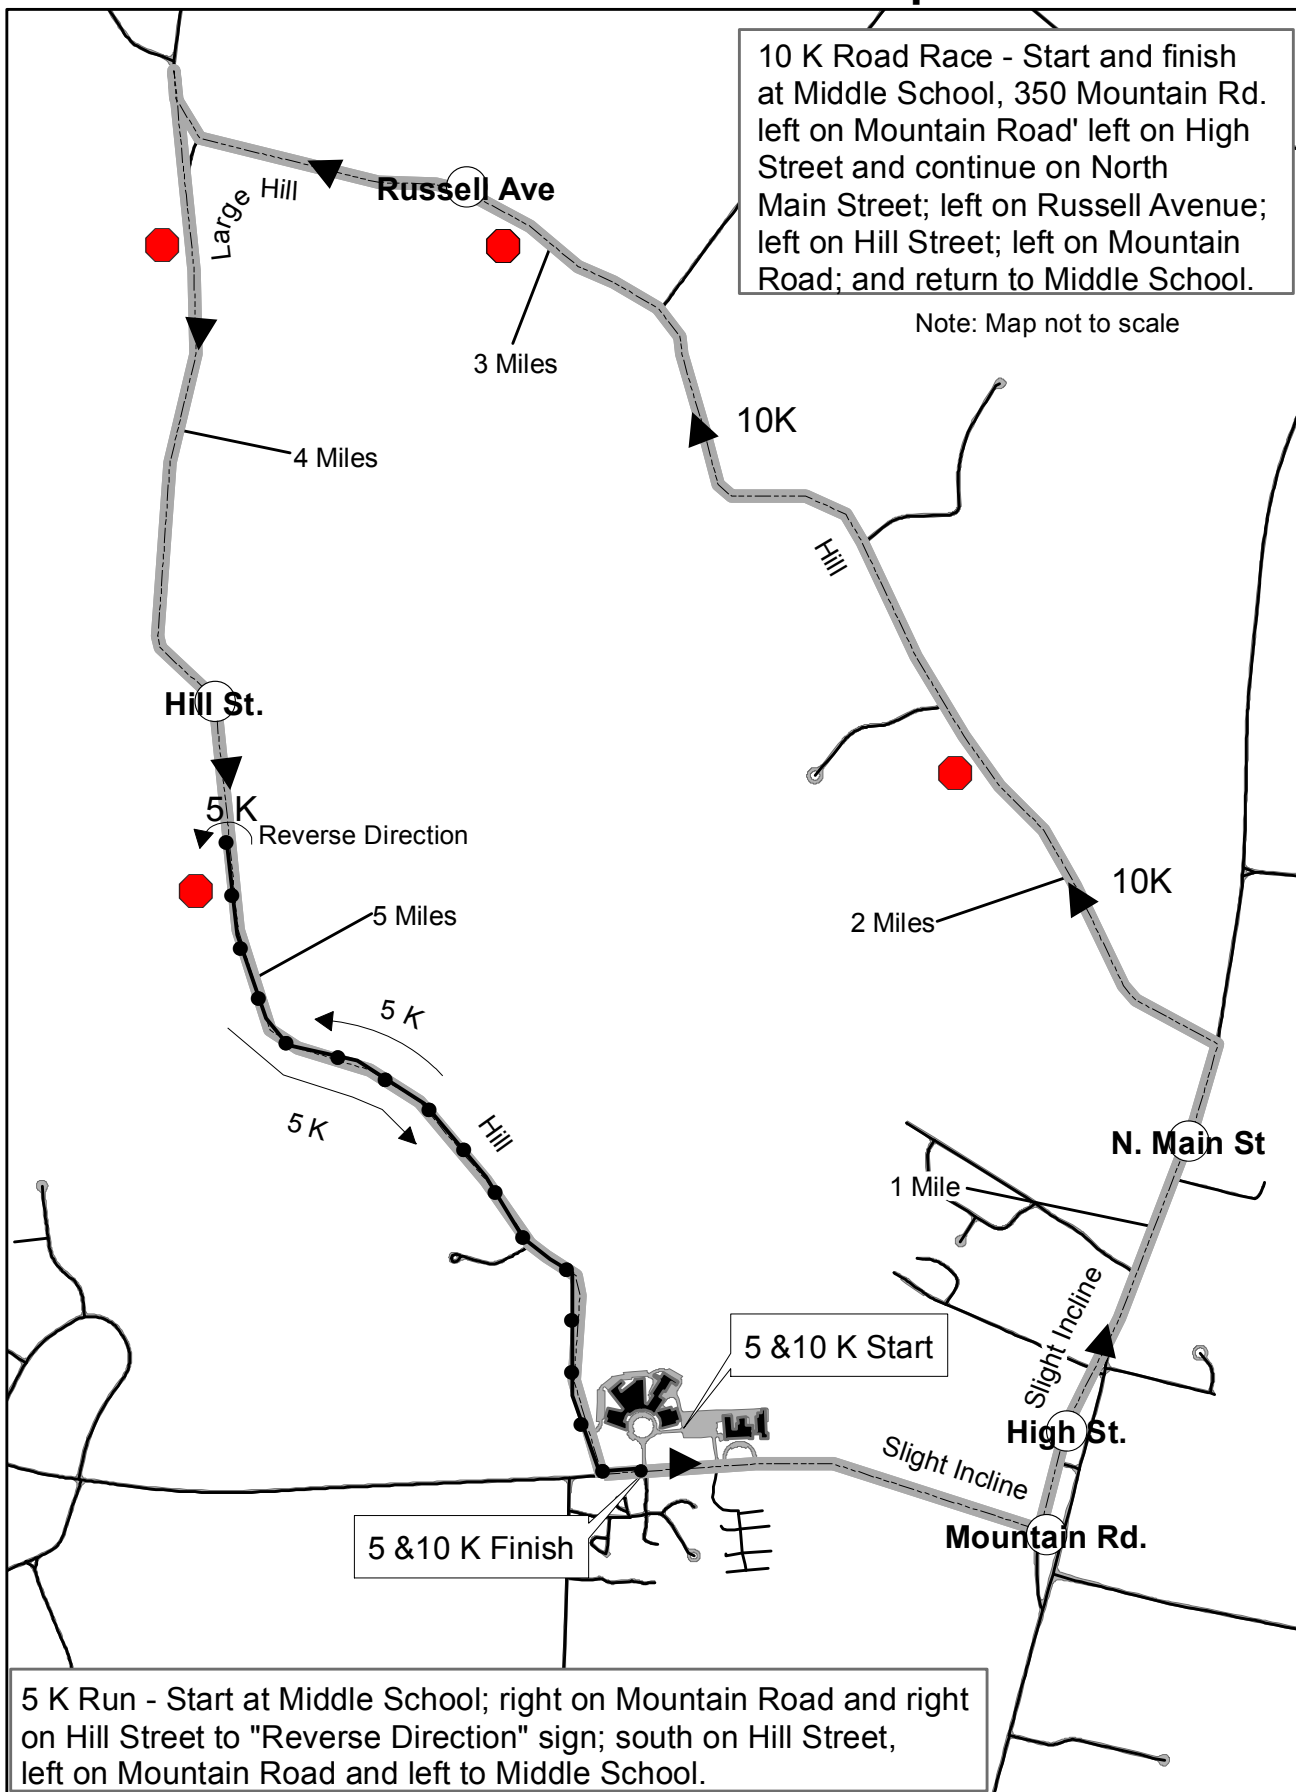

Suffield Parks & Recreation 5K & 10K Course Map

A scenic route through the historic district, including open space, farmland and picturesque view of Suffield.

10K Route
 5 K Route
 Water Stop